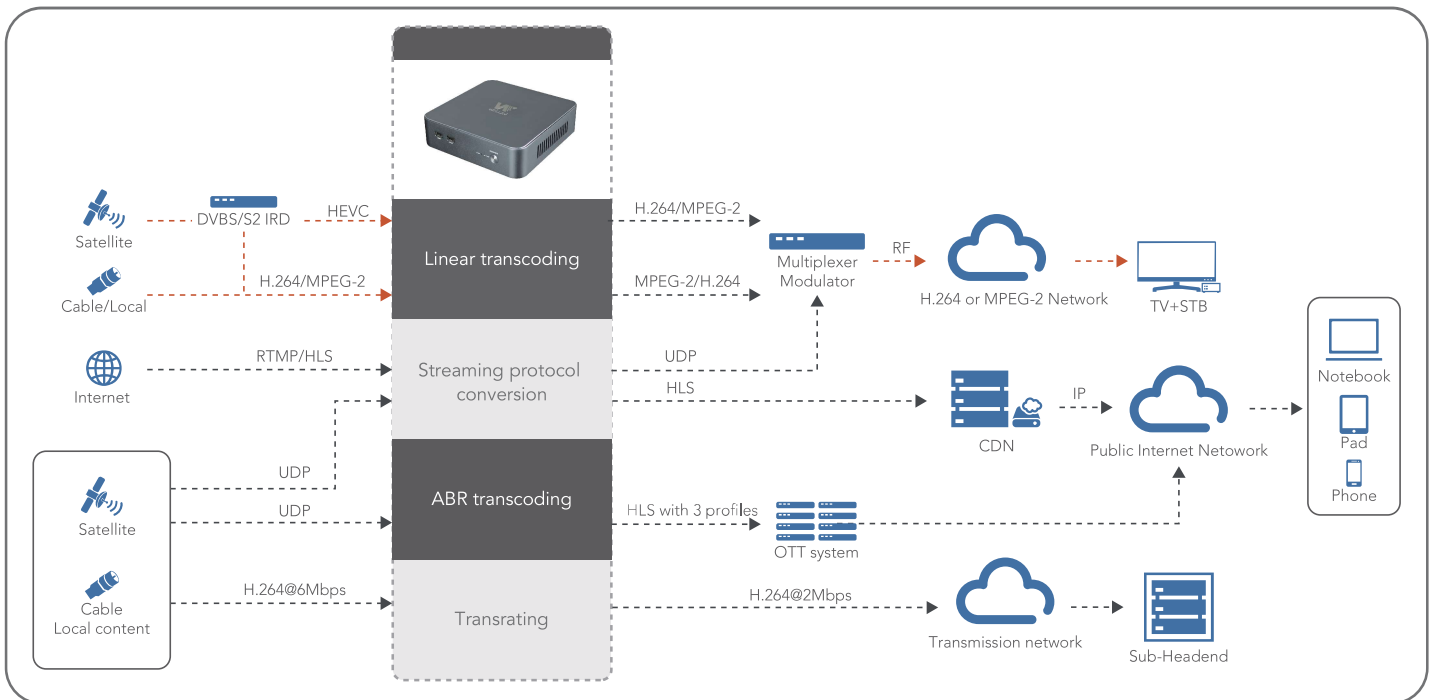

OMP500-MINI

Single Channel Linear Transcoder with optional OTT Packaging

OMP500-MINI is a small form factor appliance offering cost effective linear transcoding for a single service with resolution up to 1080p60. Using the versatile OMP500-MINI software, easily change codecs, scale resolution, or convert IP protocols of a single channel to maximize compatibility with existing networks. Featured by B frame and de-interlacing, it can also transcode video between progressive and interlaced format seamlessly in high quality while low bandwidth. The optional OTT capability provides up to three profiles for Adaptive Bit Rate (ABR) uplinks into CDN's or Origin servers for mobile delivery.

APPLICATION

4. Transcode and package up to three adaptive bit-rate (H.264) profiles for traditional OTT uplink into Origin

TECHNICAL SPECIFICATION

Input	
Interface	RJ45 (GbE Port)
Protocols	UDP, RTMP, HLS
Video Codecs	MPEG-2 MP@ML/HL H.264 MP@L1.2/2.2/3.0/3.1, HP@L3.1/4.0/4.1 H.265 MP@MT L1/2/2.1/3/3.1/4/4.1, 8-bit
Video Resolutions	HD: 1920*1080p @60/59.94/50/30/29.97/25fps 1920*1080i @30/29.97/25fps 1280*720p @60/59.94/50/30/29.97/25fps SD: 720*576p @50/25fps 720*576i @25fps 720*480p @60/30/29.97fps 720*480i @30/29.97fps
Audio Codecs	MPEG1L2, HE-AAC (v1/v2), AAC-LC, AC3, E-AC3